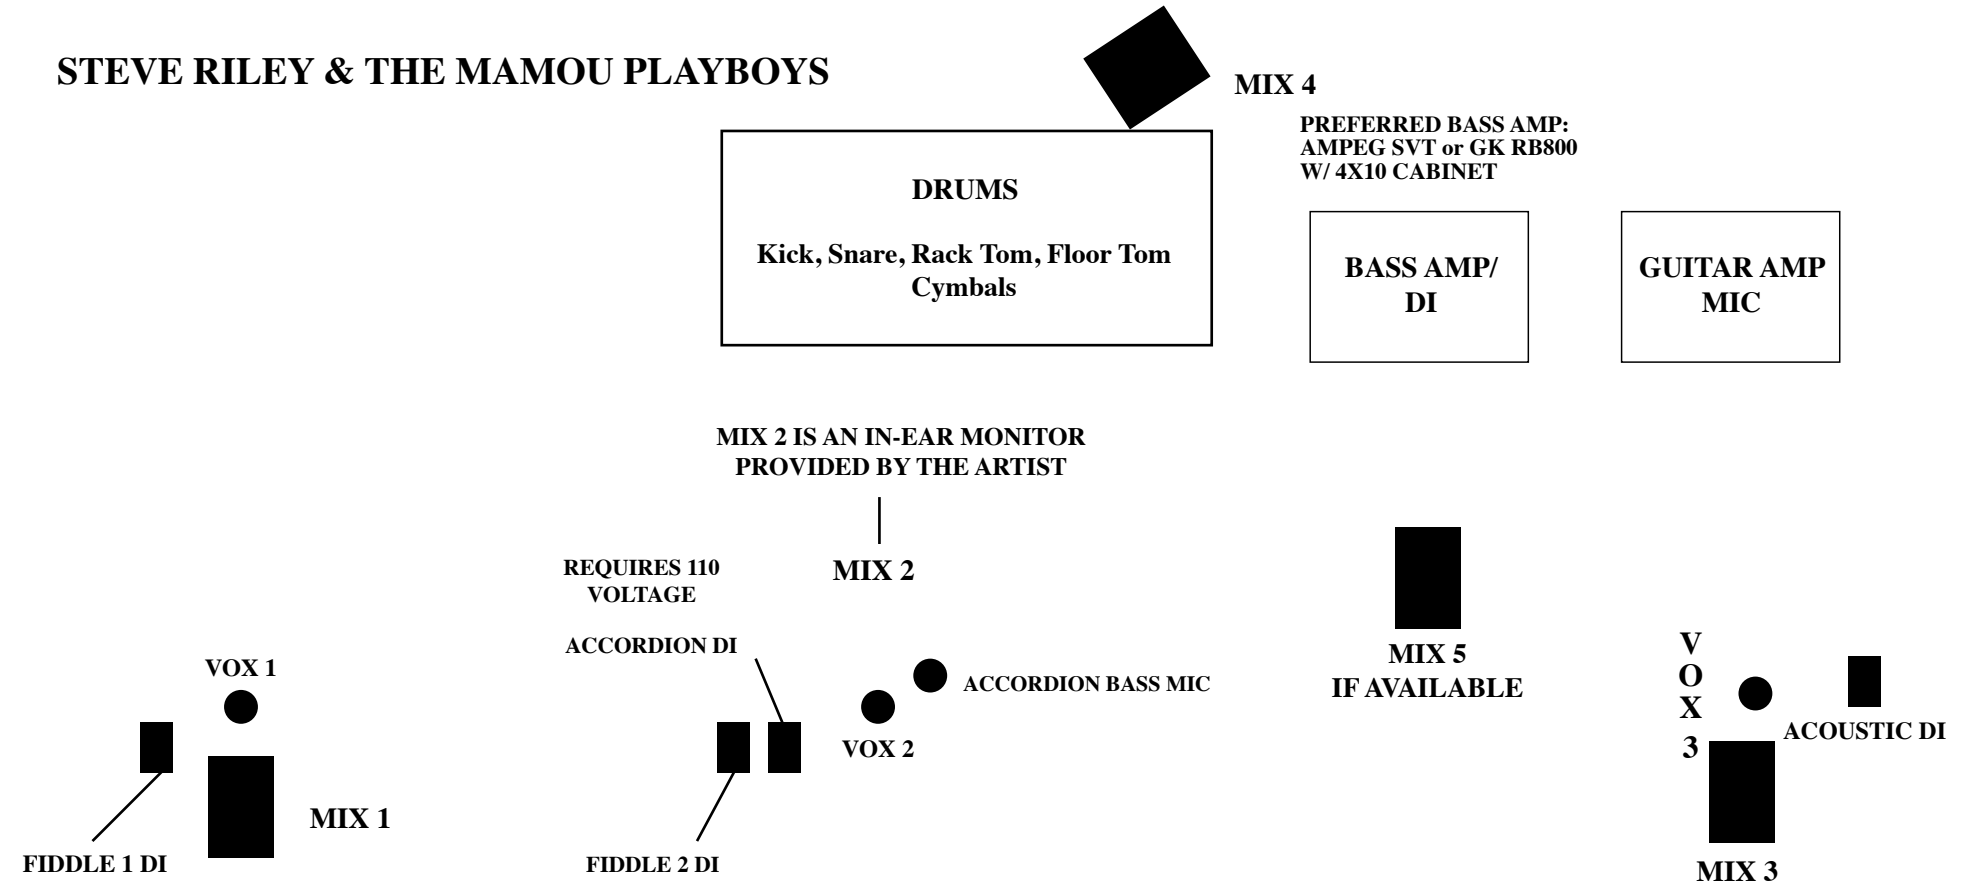

STEVE RILEY & THE MAMOU PLAYBOYS

MINIMUM OF 4 MONITOR MIXES:

FULL DRUM MIKING MAY NOT APPLY
IN SMALLER VENUES

INPUT LIST

- | | | |
|----------------|------------------------|-------------------------|
| ___ KICK | ___ BASS DI | ___ VOX 1 (STAGE RIGHT) |
| ___ SNARE | ___ ELECTRIC GTR MIC | ___ VOX 2 (CENTER) |
| ___ HI-HAT MIC | ___ ACOUSTIC DI | ___ VOX 3 (STAGE LEFT) |
| ___ RACK TOM | ___ FIDDLE 1 DI | |
| ___ FLOOR TOM | ___ FIDDLE 2 DI | |
| ___ O.H. MIC | ___ ACCORDION DI | |
| ___ O.H. MIC | ___ ACCORDION BASS MIC | |